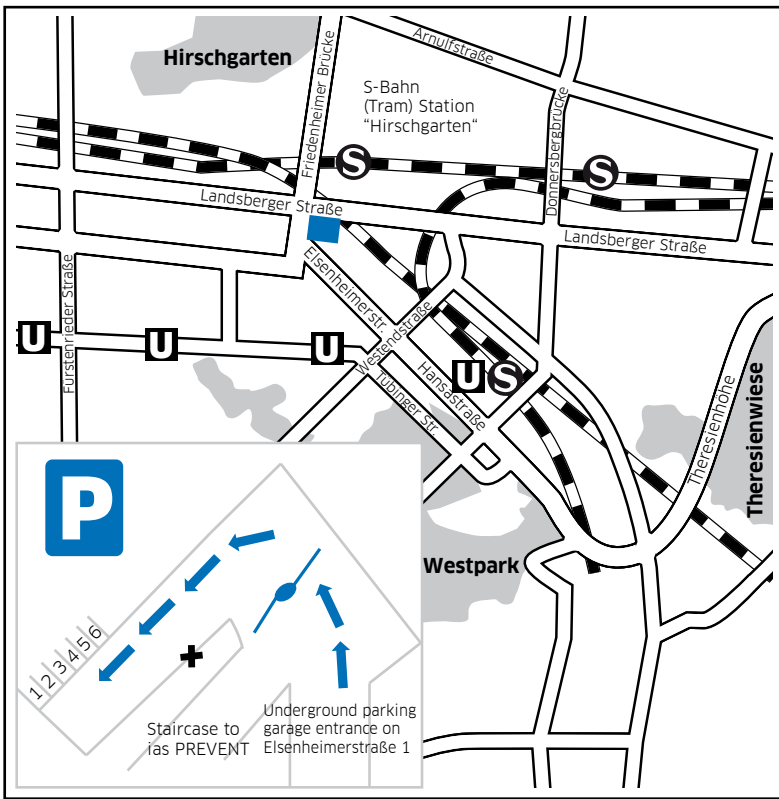

ias PREVENT is located on Landsberger Straße 191 in the modern office complex TRIKOT on the third floor. The S-Bahn (tram), the beautiful Hirschgarten, as well as strolling and shopping opportunities are in the immediate vicinity.

**Arriving by Car:**

Transport connections are quite good, which means you can reach us in a few minutes by car:

- Expressway 10 minutes
- Airport 40 minutes
- Central railway station 15 minutes
- Trade fair 35 minutes
- City center 20 minutes

**Arriving by Train:**

The closest means of transport are streetcar and S-Bahn (tram). You can reach us in about 5 minutes from the central railway station with the S-Bahn (tram) lines S1, S2, S3, S4, S6, or S8. Please get off at the “Hirschgarten” stop. If you are coming from the central railway station, please walk left across the bridge. From the direction of Pasing, keep right on the bridge heading in the direction of Landsberger Straße. After an approximately three-minute walk across the Friedenheimer bridge, you will have reached your destination (entrance Landsberger Straße 191 TRIKOT). Alternatively, you can take tram lines 18 or 19. In this case, please get off at the “Lautensackstraße” stop. The “Westendstraße” stop of the U-Bahn (subway) lines U4 / U5 is only 8 minutes on foot from our location.

**Parking (See sketch)**

Of course, you can also park in our underground parking garage. The entrance to the underground garage is located on Eisenheimerstraße 1 (next to EDEKA grocery store). Please drive straight through the open gate to the barrier. Use the arrows to select “ias PREVENT” and ring us so that we can open the barrier. Please continue to the left and use the parking spaces 1-6 marked “ias.” The staircase to our office is **behind the brown door at parking space 47**. On the left, behind the white door, are the elevators. Please use them to get to the third floor.